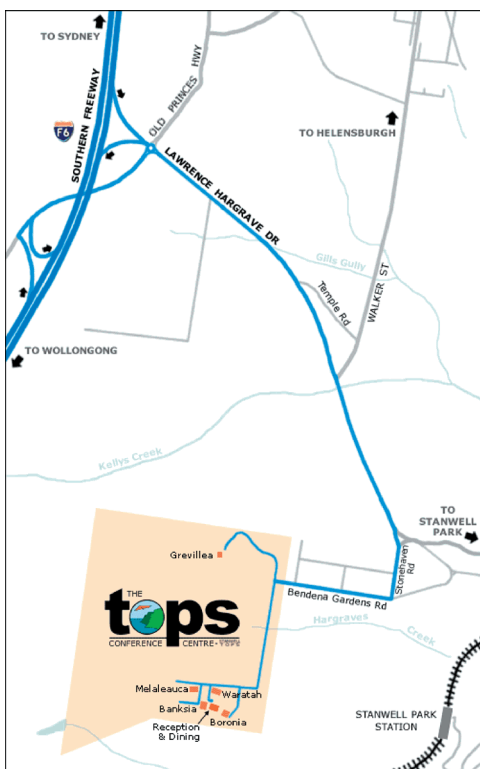

Where and When

The next Chrysalis flight will be from the Friday 8th- Sunday 10th of July 2005 at Stanwell Tops Conference centre.

Attendees are required to arrive at 8.30am on Friday morning and the weekend finishes by 7pm on Sunday. The sponsors are responsible for getting the attendees to the Conference Centre on time and home on Sunday evening.

How to Get there?

Upcoming Events

Here are the dates for the upcoming events to mark on the social calendar!

SOUTH SYDNEY: 8th-10th July at Stanwell Tops

WESTERN SYDNEY: 22nd-25th Sept at Gross Vale

BEYOND 2006: 3-5th Feb 2006 Stanwell Tops

SYDNEY FLIGHT: 14-16th April 2006 at Elanora Heights